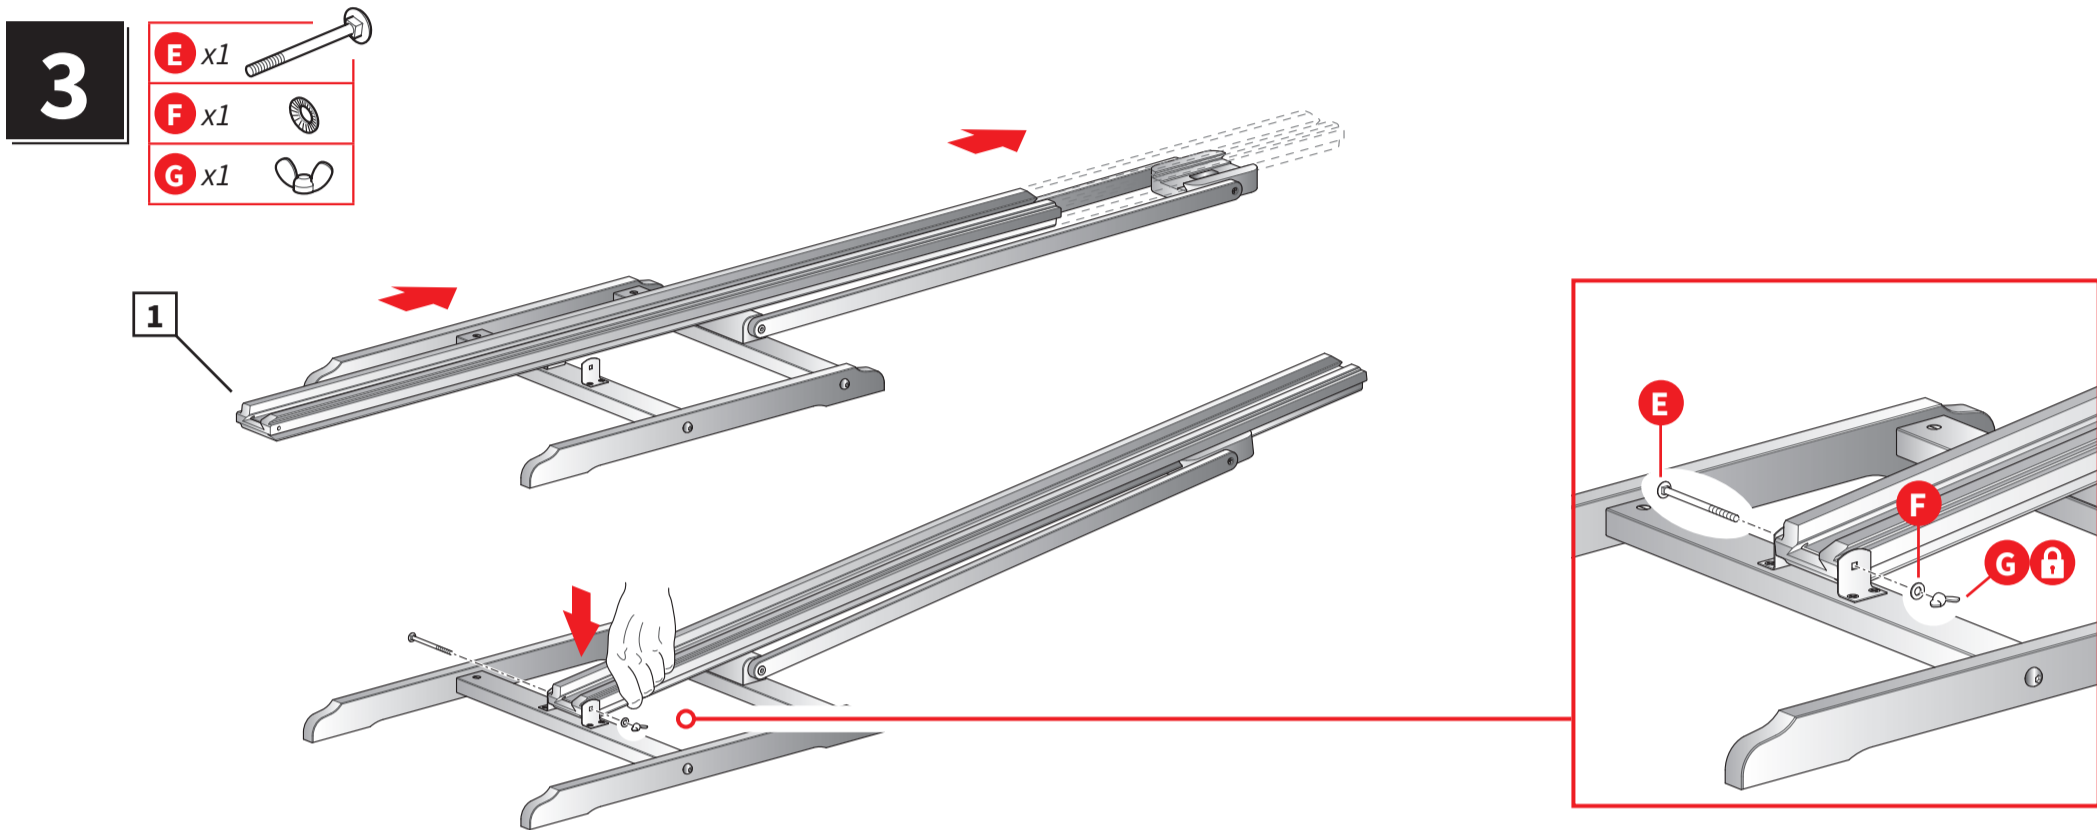

Closable base - Base richiudibile