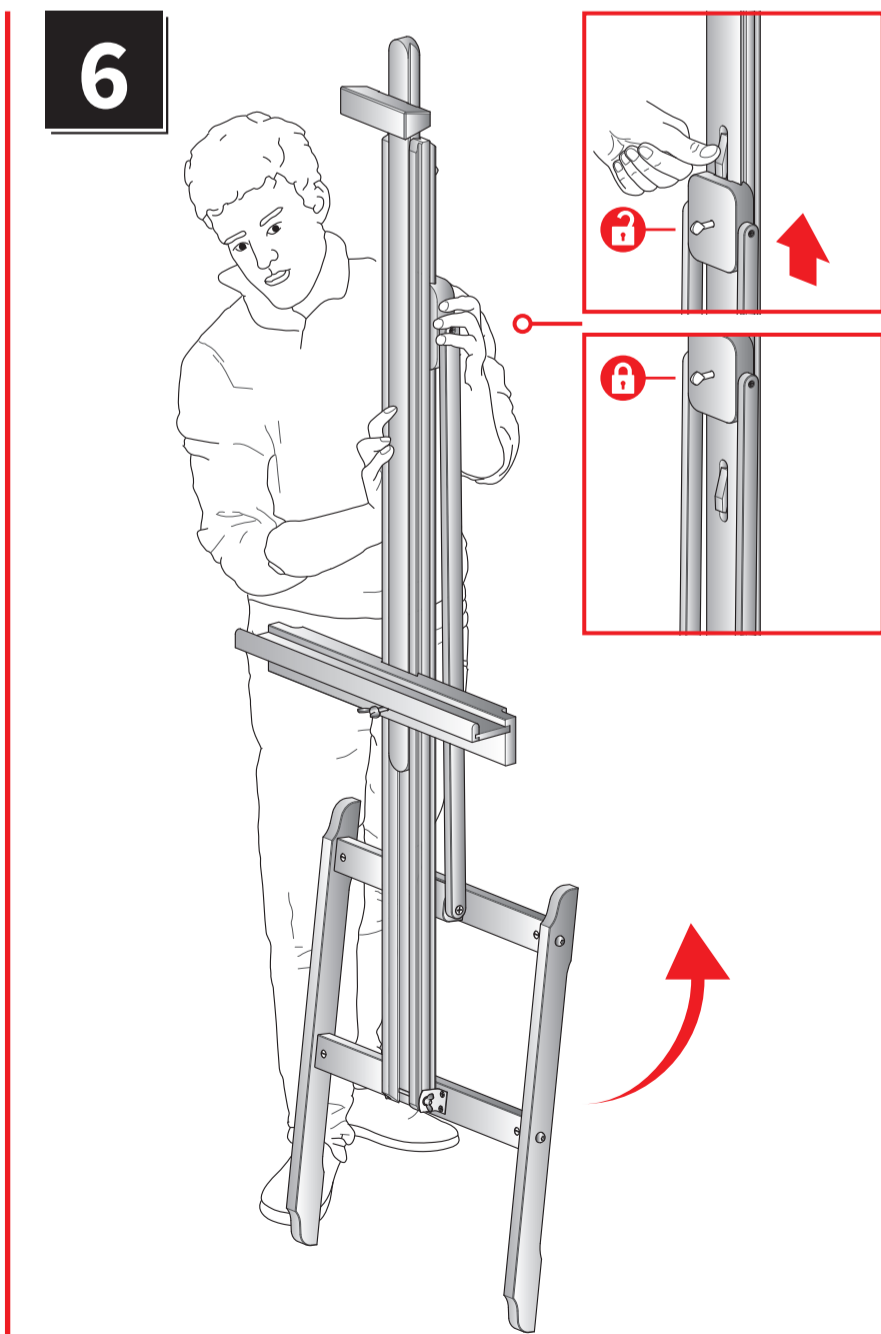

Closable base - Base richiudibile