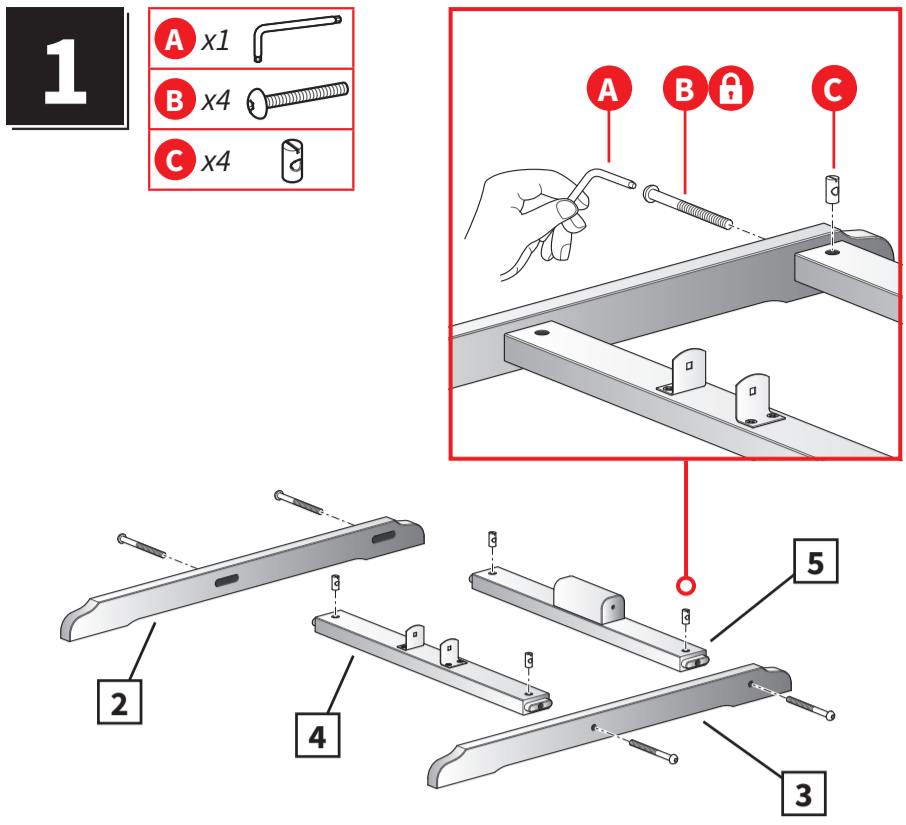

Closable base - Base richiudibile