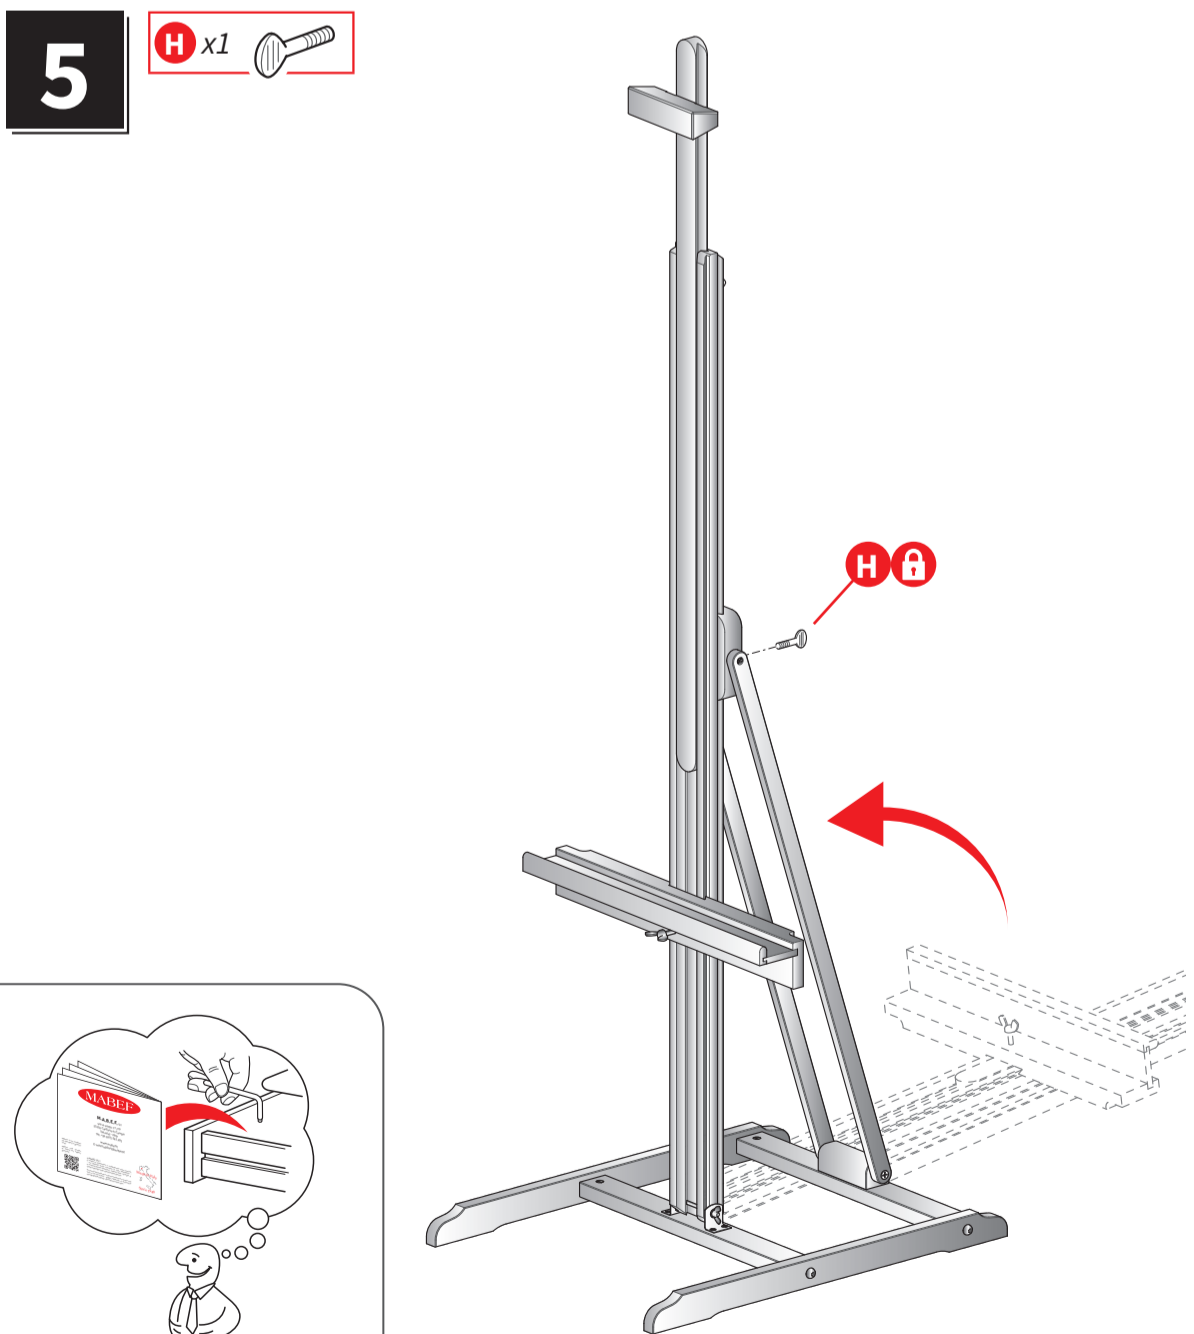

Closable base - Base richiudibile