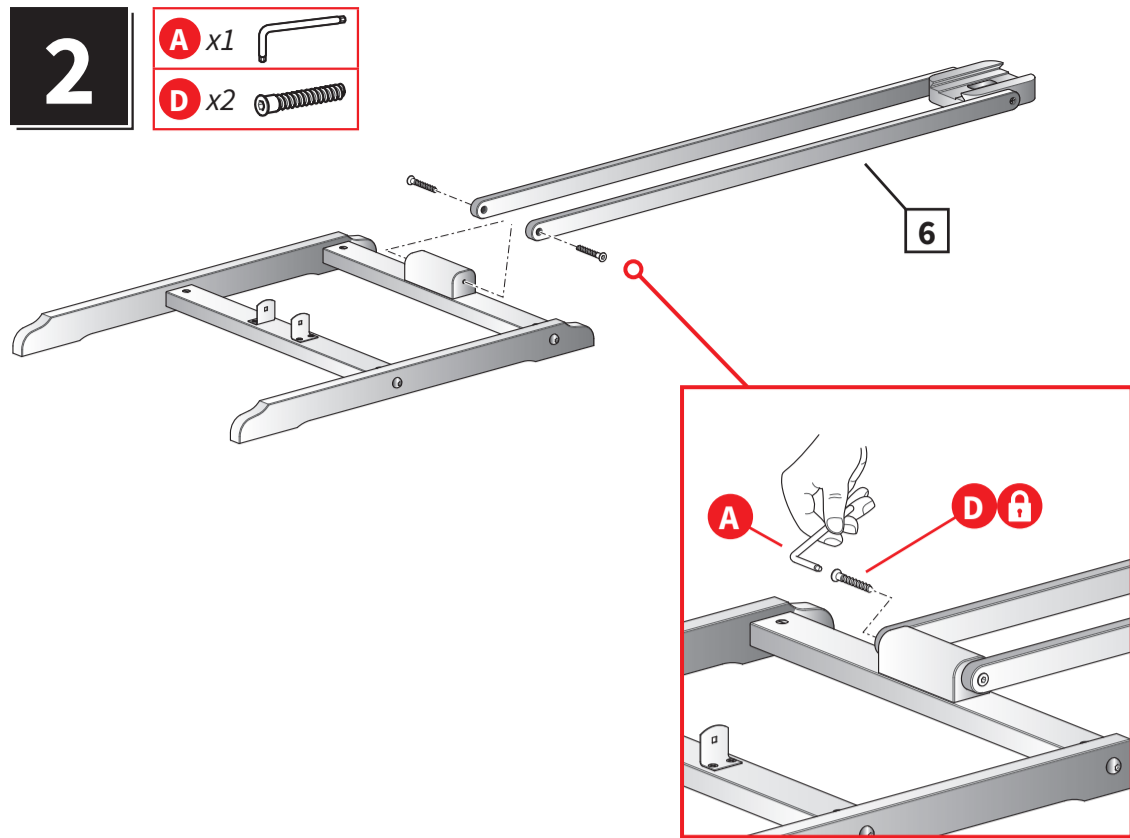

Closable base - Base richiudibile