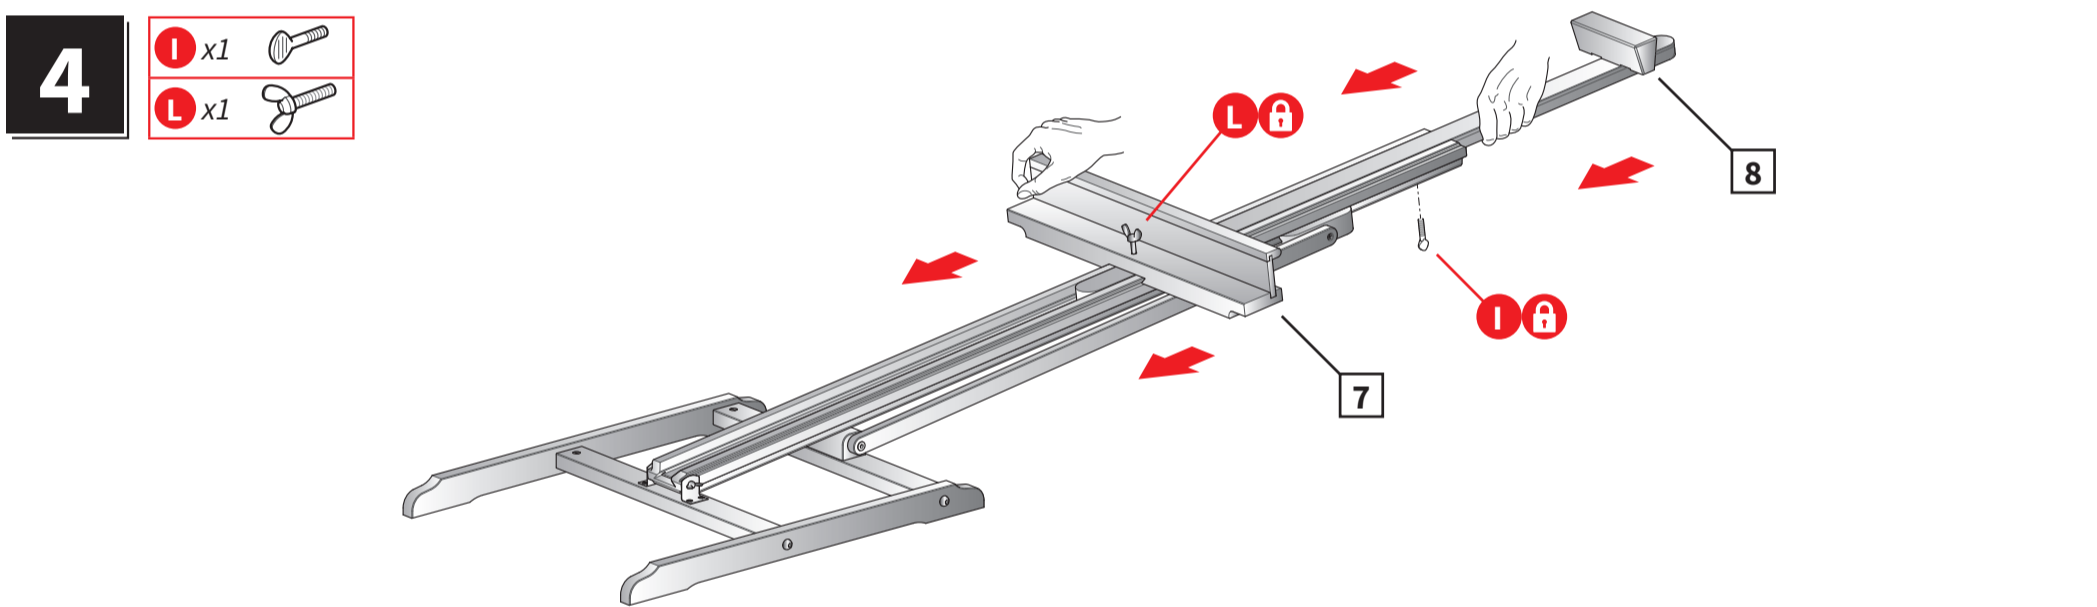

Closable base - Base richiudibile